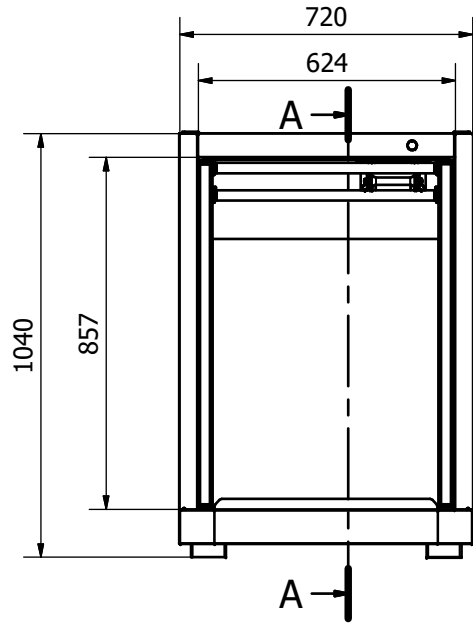

# AR-266.05

**MAX 3 HOSE REELS 205 mm WITDH  
 (SWIVEL INCLUDED)**