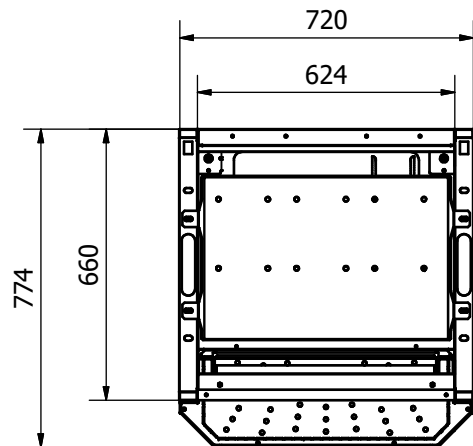

# AR-266.05

**MAX 3 HOSE REELS 205 mm WITDH  
 (SWIVEL INCLUDED)**