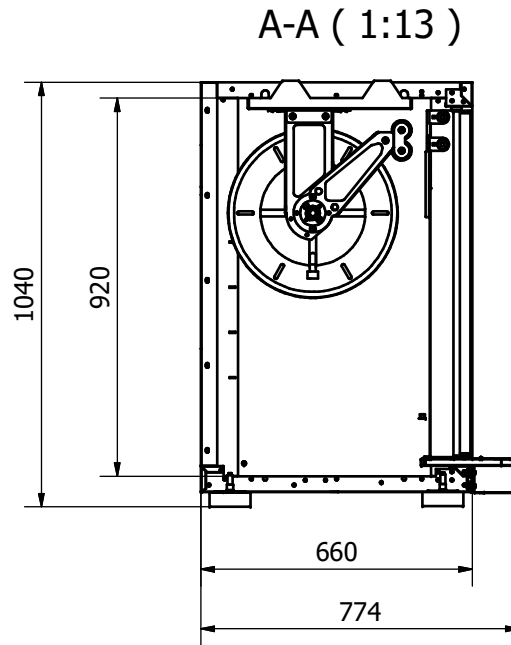

# AR-266.05

**MAX 3 HOSE REELS 205 mm WITDH  
 (SWIVEL INCLUDED)**