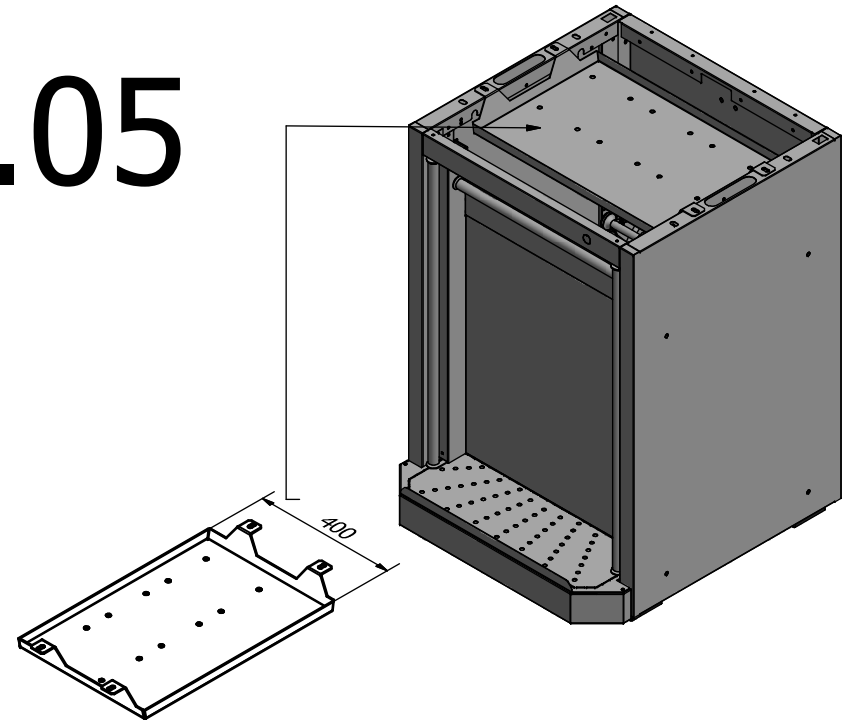

# AR-266.05

**MAX 3 HOSE REELS 205 mm WITDH  
 (SWIVEL INCLUDED)**